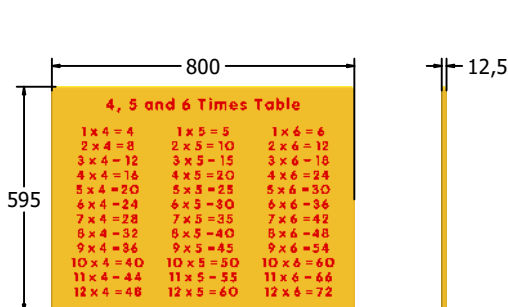

Product Information

FITIMESB - 4, 5 & 6 Times Table Play Panel

BS EN 1176 - Designed to British & European Standards

MATERIALS

Panel - Two Colour High Density Polyethylene (HDPE)

SUPPLY METHOD

Panel - Singular panel

DIMENSIONS

FITIMESB6

FITIMESB3

TECHNICAL

Age Range: 2+ Years
 Largest Part: FITIMESB6 - 595 x 800 x 12.5mm
 Total Weight: FITIMESB6 - 6kg
 Surfacing: N/A

Age Range: 2+ Years
 Largest Part: FITIMESB3 - 800 x 1200 x 12.5mm
 Total Weight: FITIMESB3 - 12kg
 Surfacing: N/A