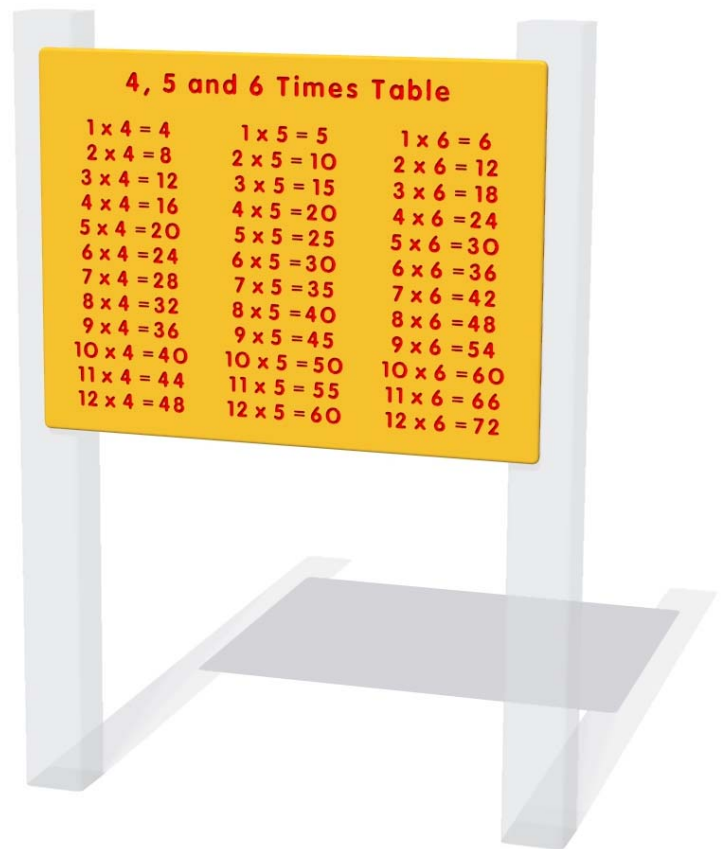

Product Information

FITIMESB - 4, 5 & 6 Times Table Play Panel

BS EN 1176 - Designed to British & European Standards

MATERIALS

Panel - Two Colour High Density Polyethylene (HDPE)

SUPPLY METHOD

Panel - Singular panel

DIMENSIONS

FITIMESB6

FITIMESB3

TECHNICAL

Age Range: 2+ Years
 Largest Part: FITIMESB6 - 595 x 800 x 12.5mm
 Total Weight: FITIMESB6 - 6kg
 Surfacing: N/A

Age Range: 2+ Years
 Largest Part: FITIMESB3 - 800 x 1200 x 12.5mm
 Total Weight: FITIMESB3 - 12kg
 Surfacing: N/A