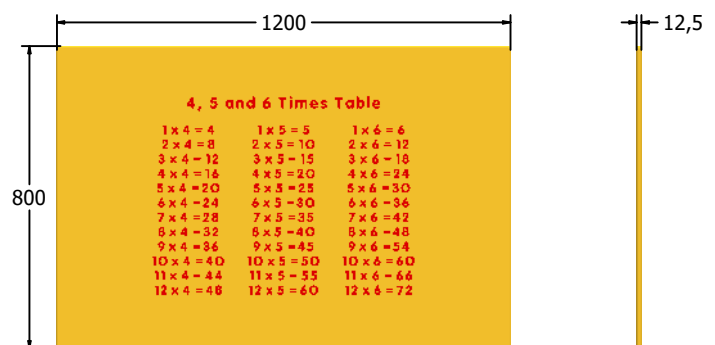

Product Information

FITIMESB - 4, 5 & 6 Times Table Play Panel

BS EN 1176 - Designed to British & European Standards

MATERIALS

Panel - Two Colour High Density Polyethylene (HDPE)

SUPPLY METHOD

Panel - Singular panel

DIMENSIONS

FITIMESB6

FITIMESB3

TECHNICAL

Age Range: 2+ Years
 Largest Part: FITIMESB6 - 595 x 800 x 12.5mm
 Total Weight: FITIMESB6 - 6kg
 Surfacing: N/A

Age Range: 2+ Years
 Largest Part: FITIMESB3 - 800 x 1200 x 12.5mm
 Total Weight: FITIMESB3 - 12kg
 Surfacing: N/A