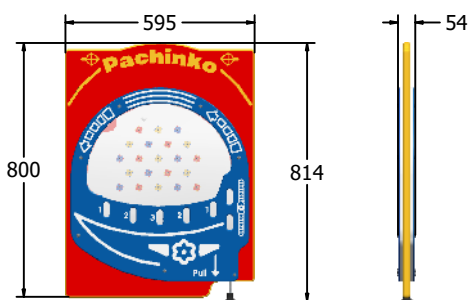

Product Information

FIPACHINKO - Pachinko Play Panel

BS EN 1176 - Designed to British & European Standards

MATERIALS

Panel - Two Colour High Density Polyethylene (HDPE)

SUPPLY METHOD

Panel - Pre-assembled singular panel

DIMENSIONS

FIPACHINKO6

FIPACHINKO3

TECHNICAL

Age Range: 2+ Years
 Largest Part: FIPACHINKO6 - 595 x 800 x 54mm
 Total Weight: FIPACHINKO6 - 13kg
 Surfacing: N/A

Age Range: 2+ Years
 Largest Part: FIPACHINKO3 - 800 x 1200 x 54mm
 Total Weight: FIPACHINKO3 - 21kg
 Surfacing: N/A