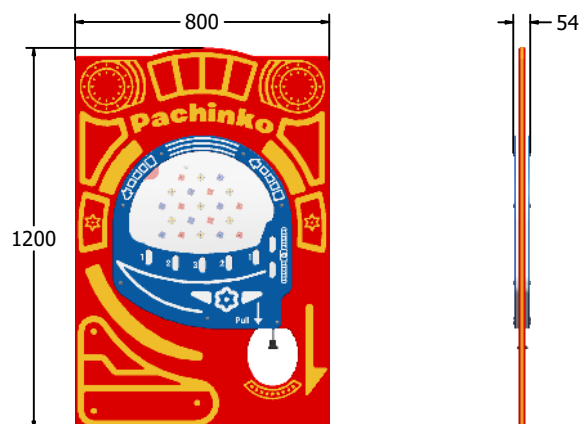

Product Information

FIPACHINKO - Pachinko Play Panel

BS EN 1176 - Designed to British & European Standards

MATERIALS

Panel - Two Colour High Density Polyethylene (HDPE)

SUPPLY METHOD

Panel - Pre-assembled singular panel

DIMENSIONS

FIPACHINKO6

FIPACHINKO3

TECHNICAL

Age Range: 2+ Years
 Largest Part: FIPACHINKO6 - 595 x 800 x 54mm
 Total Weight: FIPACHINKO6 - 13kg
 Surfacing: N/A

Age Range: 2+ Years
 Largest Part: FIPACHINKO3 - 800 x 1200 x 54mm
 Total Weight: FIPACHINKO3 - 21kg
 Surfacing: N/A